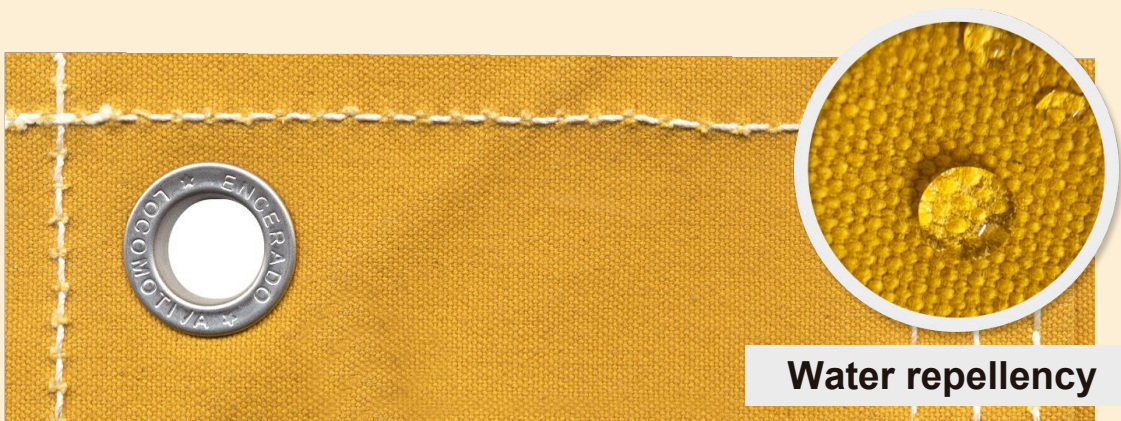

### Features

- Made from 100% cotton tarpaulins, triple stitched, stainless steel eyelets that will not rust, reinforcement at the hem and at the 4 corners of the cover.
  - Exclusive water repellent treatment to protect your cargo in the rain.
- The only cover that withstands the friction of ropes and lashings, providing
- greater security for the cargo being transported.

### Use

Recommended for dry cargo that needs mooring.

### Available in two models with different specifications

**TARPAULIN 8:** For covering dry cargo such as sacks of coffee, sugar, flour, etc.

**TARPAULIN 10:** For static covers in general, such as luggage racks, pick-up trucks, 3/4 trucks, etc.

#### Eyelets:

One is placed in each corner.

WAXED

**COLORS:**

**KHAKI**

**GREEN**

**BLUE**

**RED**